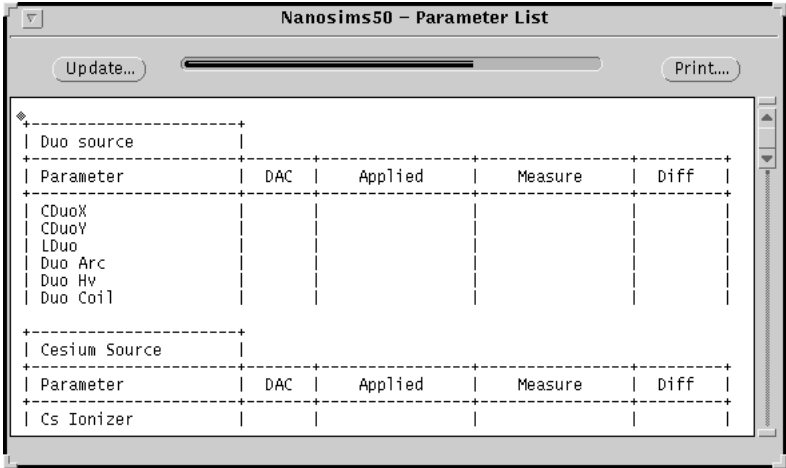

# B. Tools

Figure 12-2: View of Miscellaneous Tools Menu

<b>Menu Details: Miscellaneous - Tools</b>	
<b>Update</b>	Reads all parameters in machine. Gives applied voltage, measured voltage, and the difference.

## C. Periodic Table

Select element of interest by clicking on tile.

Submenus

Figure 12-3: View of Periodic Table under Miscellaneous Features.

<b>Menu Details: Miscellaneous - Periodic Table</b>	
	<p><b>Element info.</b> Displays a list of isotopes of an element as well as physiochemical parameters.</p>
	<p><b>Isotopes.</b> Bargraph-type spectrum of isotopes of the selected element.</p>
	<p><b>Interferences.</b> <i>Not yet implemented.</i></p>