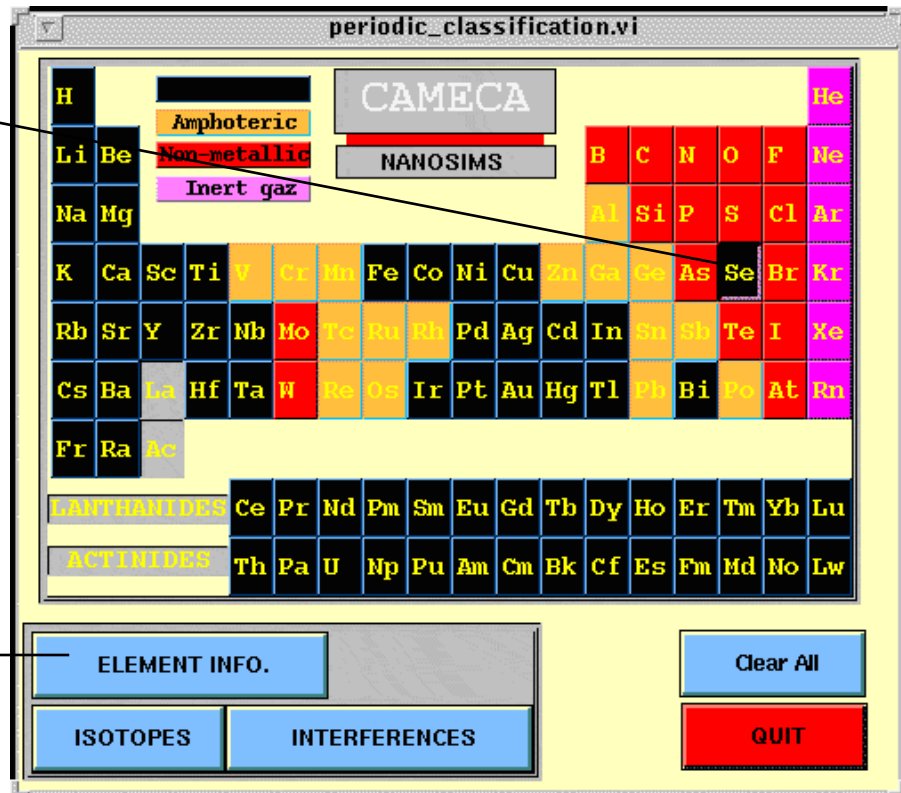

## A. Miscellaneous Main Menu

Figure 12-1: View of Miscellaneous Menu

<i>Menu Details: Miscellaneous Main Menu</i>	
	???
	???
	???
	<b>Tools.</b> Simple parameter files for hardware
	<b>Periodic Table.</b> Shows periodic table with information about isotopes, abundance, physical parameters, etc.

## C. Periodic Table

Select element of interest by clicking on tile.

Submenus

Figure 12-3: View of Periodic Table under Miscellaneous Features.

<b>Menu Details: Miscellaneous - Periodic Table</b>	
	<p><b>Element info.</b> Displays a list of isotopes of an element as well as physiochemical parameters.</p>
	<p><b>Isotopes.</b> Bargraph-type spectrum of isotopes of the selected element.</p>
	<p><b>Interferences.</b> <i>Not yet implemented.</i></p>

## Periodic Table Submenu: Element Info

ELEMENT INFO.

display\_element\_info.vi

Symbol                      Name                      Atomic number    Isotope number

Se                      Selenium                      34                      6

Ionization energy (eV)    9.75

Electron negativity    2.55

QUIT

Figure 12-4: Element Submenu within Periodic Table Feature.

***Menu Details: Miscellaneous - Periodic Table - Element Info***